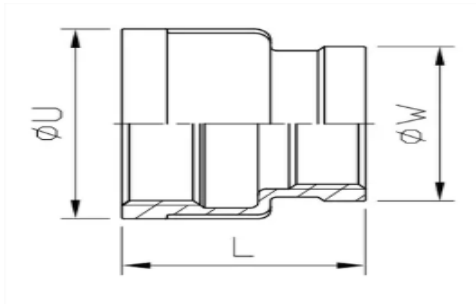

Please contact sales team if Dimensions are critical - Dimensions are Indicative

BSP HALF SOCKETS

316 CLASS 150LB, MADE FROM SCH 40S PIPE

Size	W	T	L	Weight	Item
1/8"	14.00	2.70	11.00	0.09	10202
1/4"	18.50	3.20	11.00	0.01	10203
3/8"	21.30	3.30	14.00	0.02	10204
1/2"	26.40	3.80	16.00	0.03	10205
3/4"	31.80	3.80	18.00	0.05	10206
1"	39.50	4.50	20.00	0.08	10207
1 1/4"	48.30	4.70	23.00	0.12	10208
1 1/2"	54.50	4.80	23.00	0.14	10209
2"	66.30	4.90	27.00	0.22	10210
2 1/2"	82.00	4.90	32.00	0.273	10211
3"	95.00	5.05	35.00	0.328	10212

Please contact sales team if Dimensions are critical - Dimensions are Indicative

BSP REDUCING SOCKET

316 CLASS 150LB

Size	L	U	W	Weight	Item
1/4" x 1/8"	24.00	18.00	15.00	0.03	24136
3/8" x 1/4"	29.00	22.00	18.00	0.05	24137
1/2" x 1/4"	34.00	28.00	18.00	0.07	24138
1/2" x 3/8"	34.00	28.00	22.00	0.07	24139
3/4" x 3/8"	36.00	34.00	22.00	0.10	24140
3/4" x 1/2"	36.00	34.00	28.00	0.10	24141
1" x 3/8"	41.00	42.00	22.00	0.13	35136
1" x 1/2"	41.00	42.00	28.00	0.13	24142
1" x 3/4"	42.00	42.00	34.00	0.13	24143
1 1/4" x 1/2"	46.00	50.00	28.00	0.19	24144
1 1/4" x 3/4"	46.00	50.00	34.00	0.19	24145
1 1/4" x 1"	47.00	50.00	41.50	0.19	24146
1 1/2" x 1/2"	47.00	57.00	28.00	0.26	24289
1 1/2" x 3/4"	47.00	57.00	34.00	0.26	24290
1 1/2" x 1"	49.00	57.00	42.00	0.26	24147
1 1/2" x 1 1/4"	51.00	57.00	50.00	0.26	24148
2" x 1/2"	51.00	70.00	28.00	0.40	35137
2" x 1"	55.00	70.00	41.00	0.40	35138
2" x 1 1/4"	59.00	70.00	50.00	0.40	24153
2" x 1 1/2"	59.00	70.00	57.00	0.40	24149
2 1/2" x 2"	61.00	88.00	70.00	0.75	24150
3" x 2"	65.00	102.00	73.00	1.15	24151