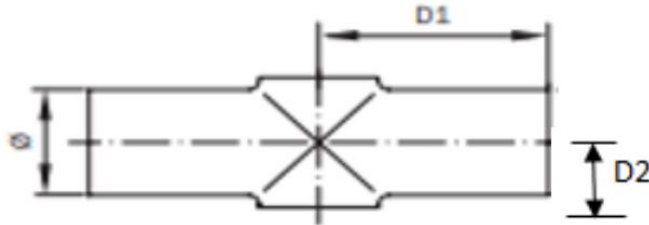

IMPERIAL DAIRY PULLED CROSSES

Size	Ø	W/T	D1	D2	Weight (Kgs)	AISI 316L (Satin)
1"	25.40	1.60	44.00	15.00	0.06	53400
1 1/2"	38.10	1.60	64.00	22.00	0.17	53401
2"	50.80	1.60	89.00	28.00	0.33	53402
2 1/2"	63.50	1.60	114.00	35.00	0.55	53403
3"	76.20	1.60	134.00	41.00	0.77	53404
4"	101.60	2.00	174.00	54.00	1.56	53405

Please contact sales team if Dimensions are critical - Dimensions are Indicative