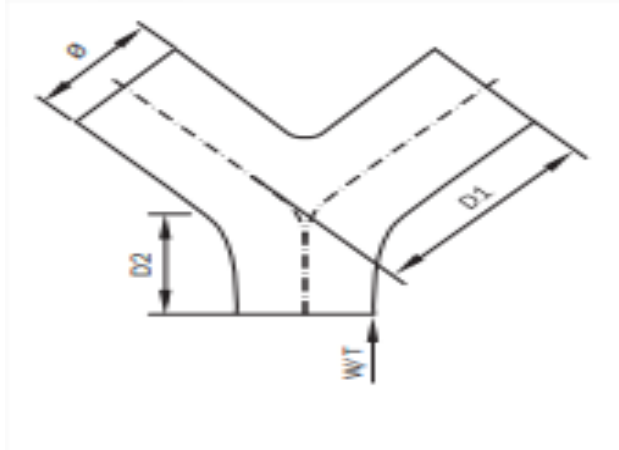

IMPERIAL DAIRY Y PIECES

Size	Ø	W/T	D1	D2	Weight (Kgs)	AISI 316L (Satin)
1"	25.40	1.60	44.00	22.00	0.09	53300
1 1/2"	38.10	1.60	64.00	31.00	0.21	53301
2"	50.80	1.60	89.00	44.00	0.40	53302
2 1/2"	63.50	1.60	114.00	58.00	0.64	53303
3"	76.20	1.60	134.00	67.00	0.89	53304
4"	101.60	2.00	174.00	85.00	1.92	53305

Please contact sales team if Dimensions are critical - Dimensions are Indicative