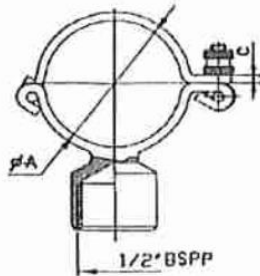

STAINLESS 304 PIPECLIP HINGE BSP BOSS

Size mm (Inch)	●	C	Screw Bolt	Weight (kg/each)	Article No.
1/2"	12.7	20	M8x16	0.17	26685
3/4"	19.05	20	M8x16	0.17	26686
1"	25.4	20	M8x16	0.26	26687
1 1/2"	38.1	20	M8x16	0.28	26688
2"	50.8	20	M8x16	0.3	26689
2 1/2"	63.5	20	M8x16	0.32	26690
3"	76.1	20	M8x16	0.34	26691
4"	101.6	20	M8x16	0.38	26692

Please contact sales team if Dimensions are critical - Dimensions are Indicative

Other Dimensions on Request