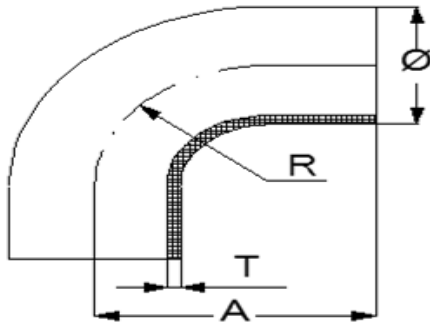

Please contact sales team if Dimensions are critical - Dimensions are Indicative

AS - 90 DEGREE DAIRY ELBOW LONG RADIUS - 1.5XD

Size	Ø	T	R	A	Weight (Kgs)	AISI 304L (Satin)	AISI 316L (Matt)	AISI 316L (Satin)
1 1/4"	31.80	1.60	47.70	77.70	0.15			51003

Please contact sales team if Dimensions are critical - Dimensions are Indicative

BS 4825 PART 2 - 90 DEGREE DAIRY ELBOW SHORT RADIUS - 1.5XD

Size	Ø	T	R	A	Weight (Kgs)	AISI 304L (Satin)	AISI 316L (Matt)	AISI 316L (Satin)
1"	25.40	1.60	38.10	44.00	0.07			51009
1 1/2"	38.10	1.60	57.00	64.00	0.15			51010
2"	50.80	1.60	76.20	89.00	0.23			51011
2 1/2"	63.50	1.60	95.30	114.00	0.43			51012
3"	76.20	1.60	114.00	134.00	0.61			51013
4"	101.60	2.00	153.00	174.00	1.13			51014

Please contact sales team if Dimensions are critical - Dimensions are Indicative

SMS DAIRY - 90 DEGREE DAIRY LONG ELBOW 1 X D RADIUS

Size	Ø	T	R	A	Weight (Kgs)	AISI 304L (Satin)	AISI 316L (Matt)	AISI 316L (Satin)
25.00	25.00	1.50	25.00	55.00	0.07			51015
38.00	38.00	1.50	38.00	70.00	0.14			51016
51.00	51.00	1.50	51.00	82.00	0.21			51017
63.50	63.50	1.50	64.00	105.00	0.41	41018		51018
76.00	76.00	1.60	76.00	110.00	0.64	41019		51019
101.60	101.60	2.00	110.00	150.00	1.15	41020		51020

Please contact sales team if Dimensions are critical - Dimensions are Indicative

BS DAIRY - 90 DEGREE DAIRY ELBOW 2 X D RADIUS

Size	Ø	T	R	A	Weight (Kgs)	AISI 304L (Satin)	AISI 316L (Matt)	AISI 316L (Satin)
1"	25.40	1.60	50.80	80.00	0.13			51021
1 1/2"	38.10	1.60	76.20	105.00	0.26			51022
2"	50.80	1.60	101.60	130.00	0.43			51023
2 1/2"	63.50	1.60	127.00	160.00	0.63			51024
3"	76.20	1.60	152.40	215.00	1.09			51025
4"	101.60	2.00	203.20	213.20	1.52			51026